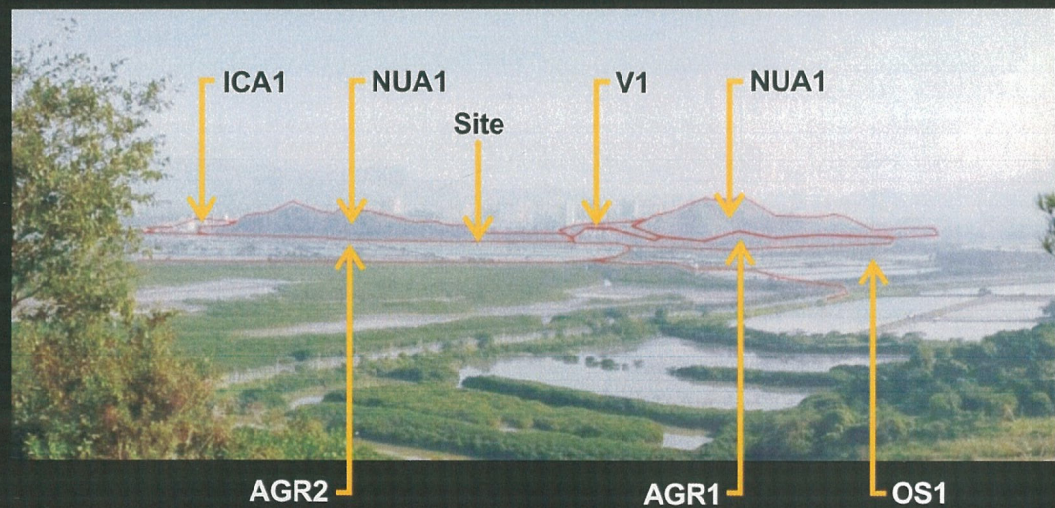

**Landscape Character Areas**

- NUA 1:** Natural Upland Landscape Character Area - Kai Shan Range
- V1:** Village Landscape Character Area - Ng Uk Tsuen Village Cluster
- AGR1:** Agriculture Landscape Character Area - Fung Kai Wai - Ng Tung Uk Agricultural Fields
- AGR2:** Agriculture Landscape Character Area - Fishponds
- ICA1 :** Industrial / Commercial Landscape Character Area - Yuen Long Industrial Estate
- OS1 :** Open Space and Parks Landscape Character Area - Hong Kong Wetland Park
- EL1 :** Estuarine Landscape Character Area - Kam Tin and Shan Pui River Estuaries, and the Tin Shui Wai Drainage Channel

VIEW FROM NORTH OF THE STUDY AREA

**Legend**

 Landscape Character Area Boundary

CH2M HILL Hong Kong Limited  
In association with  
RPS  
ADI Limited  
Archaeological Assessments  
MVA Hong Kong Limited

**Title:** Landscape Character Area Photograph